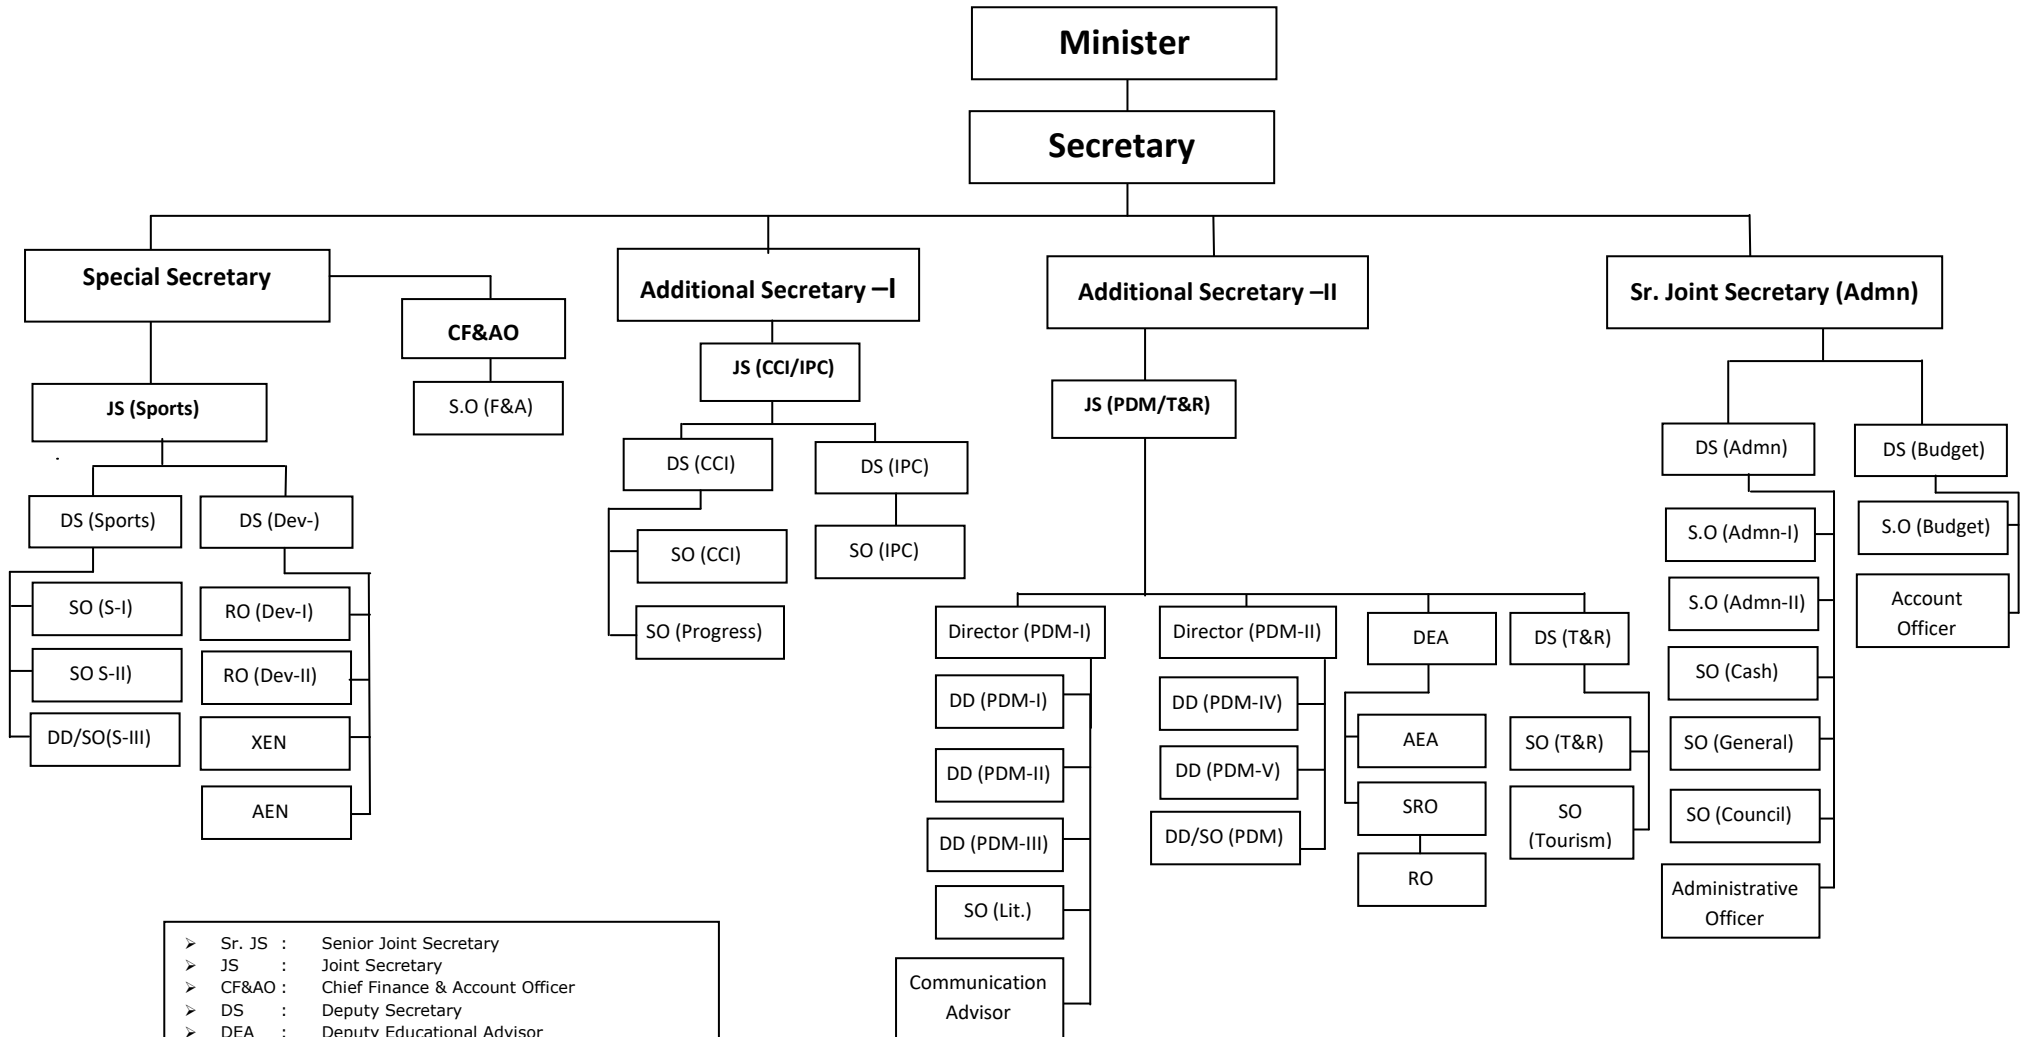

ORGANIZATIONAL CHART

INTER PROVINCIAL COORDINATION DIVIION

- > Sr. JS : Senior Joint Secretary
- > JS : Joint Secretary
- > CF&AO : Chief Finance & Account Officer
- > DS : Deputy Secretary
- > DEA : Deputy Educational Advisor
- > DD : Deputy Director
- > SO : Section Officer
- > SRO : Senior Research Officer
- > RO : Research Officer
- > AEA : Assistant Educational Advisor
- > XEN : Executive Engineer
- > AEN : Assistant Engineer
- > CCI : Council of Common Interests
- > PDM : Post Devolution Matter
- > Dev. : Development
- > T&R : Training & Research
- > C/L : Coordination & Litigation